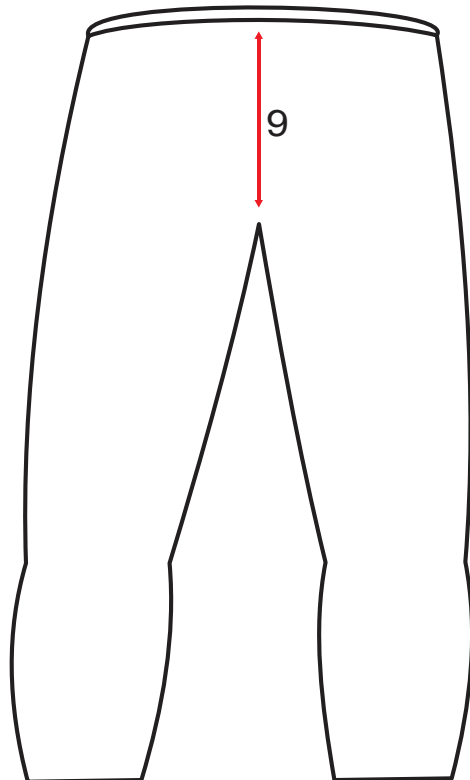

SIZE CHART

STYLE No. 661 Mens

Party : Trilobite

No.	Sizes	30	32	34	36	38	40	42	44	46
1	WAIST BELT WEIST BODY	77	82	87	92	97	102	107	112	117
2	HIP (19CM FROM WEIST)	97	102	107	112	117	122	127	132	137
3	THIGH (10CM FROM CRUTCH)	54	56	58	60	62	64	66	68	70
4	KNEE CUT	49	50	51	52	53	54	55	56	57
5	ANKLE	43.5	44	44.5	45	45.5	46	46.5	47	47.5
7	INSEAM SHORT	79	79	79	79	79	79	79	79	79
	INSEAM REGULAR	84	84	84	84	84	84	84	84	84
	INSEAM LONG	89	89	89	89	89	89	89	89	89
8	FRONTRAISE WITHOUT WAIST BAND	23.5	24	24.5	25	25.5	26	26.5	27	27.5
9	BACKRAISE WITHOUT WAIST BAND	37	37.5	38	38.5	39	39.5	40	40.5	41

FRONT VIEW

BACK VIEW

SIZE CHART

STYLE No. 661 Ladies

Party : Trilobite

No.	Sizes	26	28	30	32	34	36			
1	WAIST BELT WEIST BODY	67	72	77	82	87	92			
2	HIP (19CM FROM WEIST)	91	95	100	105	110	115			
3	THIGH (10CM FROM CRUTCH)	50	52	54	56	58	60			
4	KNEE CUT	43	44	45	46	47	48			
5	ANKLE	40.5	41	41.5	42	42.5	43			
7	INSEAM SHORT	79	79	79	79	79	79			
	INSEAM REGULAR	84	84	84	84	84	84			
	INSEAM LONG	89	89	89	89	89	89			
8	FRONTRAISE WITHOUT WAIST BAND	20	20.5	21	21.5	22	22.5			
9	BACKRAISE WITHOUT WAIST BAND	36.5	37	37.5	38	38.5	39			

FRONT VIEW

BACK VIEW

SIZE CHART

STYLE No. 662

Party : Trilobite

NO	SIZE	28	30	32	34	36	38	40	42	44
1	WAIST BELT WEIST BODY	73	78	83	88	93	98	103	108	113
2	HIP (19CM FROM WEIST)	95	100	105	110	115	120	125	130	135
3	THIGH (10CM FROM CRUTCH)	54	56	58	60	62	64	66	68	70
4	KNEE CUT	45	46	47	48	49	50	51	52	53
5	ANKLE	40.5	41	41.5	42	42.5	43	43.5	44	44.5
6	INSEAM	81	81	81	81	81	81	81	81	81
7	FRONTRAISE WITHOUT WAIST BAND	21.5	22	22.5	23	23.5	24	24.5	25	25.5
8	BACKRAISE WITHOUT WAIST BAND	34.5	35	35.5	36	36.5	37	37.5	38	38.5