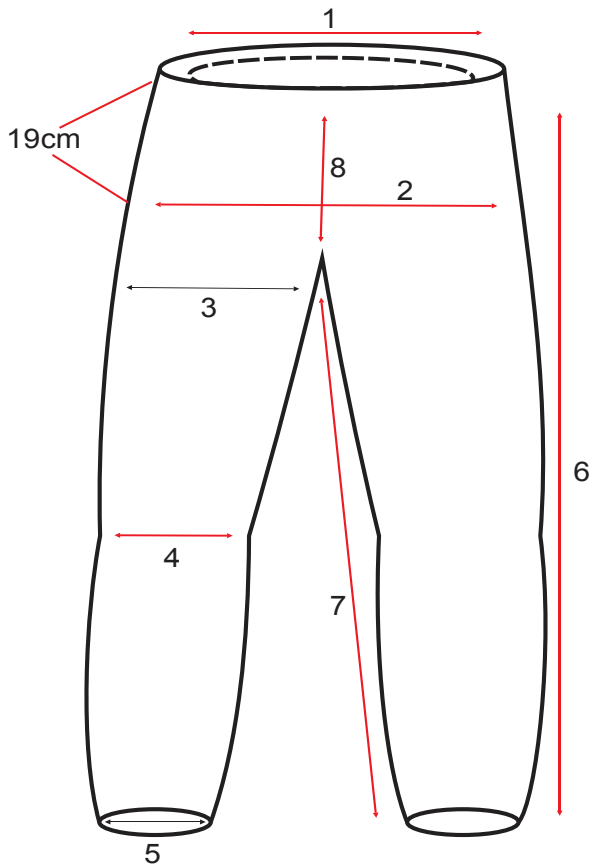

SIZE CHART

STYLE No. 665

Party : Trilobite

NO	SIZE	28	30	32	34	36	38	40	42	44
1	WAIST BELT WEIST BODY	77	82	87	92	97	102	107	112	117
2	HIP (19CM FROM WEIST)	101	106	111	116	121	126	131	136	141
3	THIGH (10CM FROM CRUTCH)	56	58	60	62	64	66	68	70	72
4	KNEECUT	45	46	47	48	49	50	51	52	53
5	ANKLE	42.5	43	43.5	44	44.5	45	45.5	46	46.5
6	INSEAM	81	81	81	81	81	81	81	81	81
7	FRONTRAISE WITHOUT WAIST BAND	21.5	22	22.5	23	23.5	24	24.5	25	25.5
8	BACKRAISE WITHOUT WAIST BAND	32.5	33	33.5	34	34.5	35	35.5	36	36.5

FRONT VIEW