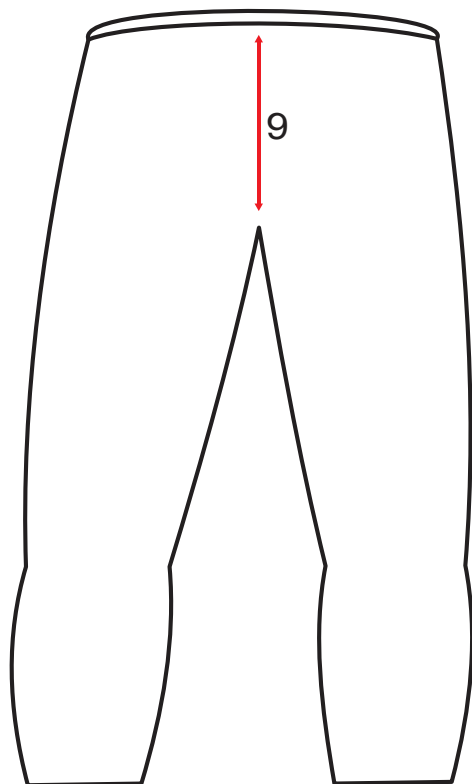

SIZE CHART

STYLE No. 661 Mens

Party : Trilobite

No.	Sizes	30	32	34	36	38	40	42	44	46
1	WAIST BELT WEIST BODY	77	82	87	92	97	102	107	112	117
2	HIP (19CM FROM WEIST)	97	102	107	112	117	122	127	132	137
3	THIGH (10CM FROM CRUTCH)	54	56	58	60	62	64	66	68	70
4	KNEE CUT	49	50	51	52	53	54	55	56	57
5	ANKLE	43.5	44	44.5	45	45.5	46	46.5	47	47.5
7	INSEAM SHORT	79	79	79	79	79	79	79	79	79
	INSEAM REGULAR	84	84	84	84	84	84	84	84	84
	INSEAM LONG	89	89	89	89	89	89	89	89	89
8	FRONTRAISE WITHOUT WAIST BAND	23.5	24	24.5	25	25.5	26	26.5	27	27.5
9	BACKRAISE WITHOUT WAIST BAND	37	37.5	38	38.5	39	39.5	40	40.5	41

FRONT VIEW

BACK VIEW

SIZE CHART

STYLE No. 661 Ladies

Party : Trilobite

No.	Sizes	26	28	30	32	34	36			
1	WAIST BELT WEIST BODY	67	72	77	82	87	92			
2	HIP (19CM FROM WEIST)	91	95	100	105	110	115			
3	THIGH (10CM FROM CRUTCH)	50	52	54	56	58	60			
4	KNEE CUT	43	44	45	46	47	48			
5	ANKLE	40.5	41	41.5	42	42.5	43			
7	INSEAM SHORT	79	79	79	79	79	79			
	INSEAM REGULAR	84	84	84	84	84	84			
	INSEAM LONG	89	89	89	89	89	89			
8	FRONTRAISE WITHOUT WAIST BAND	20	20.5	21	21.5	22	22.5			
9	BACKRAISE WITHOUT WAIST BAND	36.5	37	37.5	38	38.5	39			

FRONT VIEW

BACK VIEW

SIZE CHART

STYLE No. 662

Party : Trilobite

NO	SIZE	28	30	32	34	36	38	40	42	44
1	WAIST BELT WEIST BODY	73	78	83	88	93	98	103	108	113
2	HIP (19CM FROM WEIST)	95	100	105	110	115	120	125	130	135
3	THIGH (10CM FROM CRUTCH)	54	56	58	60	62	64	66	68	70
4	KNEE CUT	45	46	47	48	49	50	51	52	53
5	ANKLE	40.5	41	41.5	42	42.5	43	43.5	44	44.5
6	INSEAM	81	81	81	81	81	81	81	81	81
7	FRONTRAISE WITHOUT WAIST BAND	21.5	22	22.5	23	23.5	24	24.5	25	25.5
8	BACKRAISE WITHOUT WAIST BAND	34.5	35	35.5	36	36.5	37	37.5	38	38.5