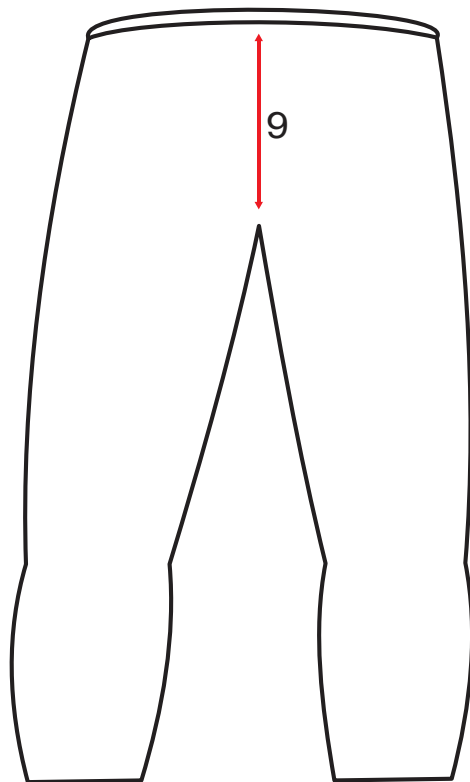

FRONT VIEW

BACK VIEW

SIZE CHART

STYLE No. 662

Party : Trilobite

NO	SIZE	28	30	32	34	36	38	40	42	44
1	WAIST BELT WEIST BODY	73	78	83	88	93	98	103	108	113
2	HIP (19CM FROM WEIST)	95	100	105	110	115	120	125	130	135
3	THIGH (10CM FROM CRUTCH)	54	56	58	60	62	64	66	68	70
4	KNEE CUT	45	46	47	48	49	50	51	52	53
5	ANKLE	40.5	41	41.5	42	42.5	43	43.5	44	44.5
6	INSEAM	81	81	81	81	81	81	81	81	81
7	FRONTRAISE WITHOUT WAIST BAND	21.5	22	22.5	23	23.5	24	24.5	25	25.5
8	BACKRAISE WITHOUT WAIST BAND	34.5	35	35.5	36	36.5	37	37.5	38	38.5

FRONT VIEW

BACK VIEW

SIZE CHART

STYLE No. 663

Party : Trilobite

NO	SIZE	28	30	32	34	36	38	40	42	44
1	WAIST BELT WEIST BODY	75	80	85	90	95	100	105	110	115
2	HIP (19CM FROM WEIST)	95	100	105	110	115	120	125	130	135
3	THIGH (10CM FROM CRUTCH)	56	58	60	62	64	66	68	70	72
4	KNEE CUT	49	50	51	52	53	54	55	56	57
5	ANKLE	43.5	44	44.5	45	45.5	46	46.5	47	47.5
6	INSEAM	84	84	84	84	84	84	84	84	84
7	FRONTRAISE WITHOUT WAIST BAND	20.5	21	21.5	22	22.5	23	23.5	24	24.5
8	BACKRAISE WITHOUT WAIST BAND	34.5	35	35.5	36	36.5	37	37.5	38	38.5

FRONT VIEW

BACK VIEW

SIZE CHART

STYLE No. 664

Party : Trilobite

NO	SIZE	28	30	32	34	36	38	40	42	44
1	WAIST BELT WEIST BODY	72	77	82	87	92	97	102	107	112
2	HIP (19CM FROM WEIST)	99	104	109	114	119	124	129	134	139
3	THIGH (10CM FROM CRUTCH)	56	58	60	62	64	66	68	70	72
4	KNEE CUT	49	50	51	52	53	54	55	56	57
5	ANKLE	42.5	43	43.5	44	44.5	45	45.5	46	46.5
6	INSEAM	81	81	81	81	81	81	81	81	81
7	FRONTRAISE WITHOUT WAIST BAND	25.5	26	26.5	27	27.5	28	28.5	29	29.5
8	BACKRAISE WITHOUT WAIST BAND	35.5	36	36.5	37	37.5	38	38.5	39	39.5