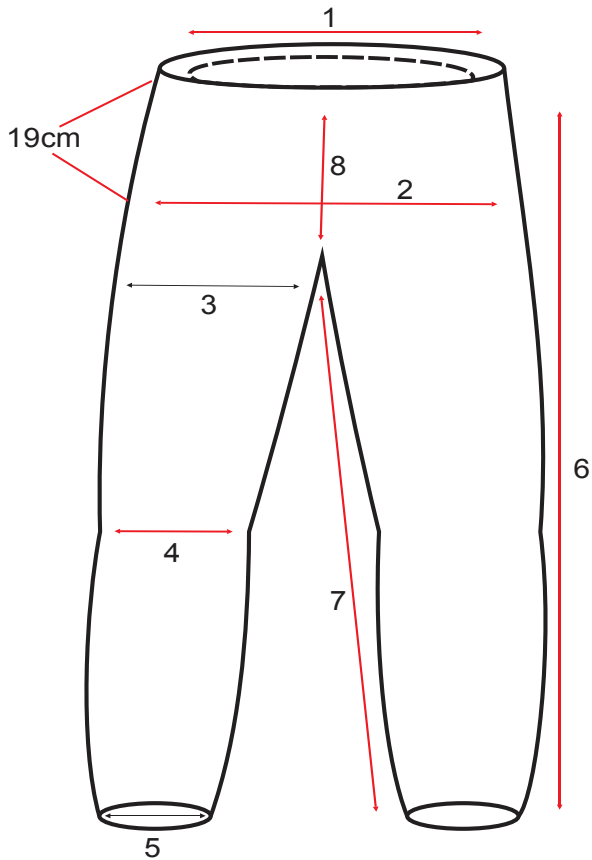

FRONT VIEW

BACK VIEW

SIZE CHART

STYLE No. 661 Ladies

Party : Trilobite

No.	Sizes	26	28	30	32	34	36			
1	WAIST BELT WEIST BODY	67	72	77	82	87	92			
2	HIP (19CM FROM WEIST)	91	95	100	105	110	115			
3	THIGH (10CM FROM CRUTCH)	50	52	54	56	58	60			
4	KNEE CUT	43	44	45	46	47	48			
5	ANKLE	40.5	41	41.5	42	42.5	43			
7	INSEAM SHORT	79	79	79	79	79	79			
	INSEAM REGULAR	84	84	84	84	84	84			
	INSEAM LONG	89	89	89	89	89	89			
8	FRONTRAISE WITHOUT WAIST BAND	20	20.5	21	21.5	22	22.5			
9	BACKRAISE WITHOUT WAIST BAND	36.5	37	37.5	38	38.5	39			

FRONT VIEW

BACK VIEW

SIZE CHART

STYLE No. 662

Party : Trilobite

NO	SIZE	28	30	32	34	36	38	40	42	44
1	WAIST BELT WEIST BODY	73	78	83	88	93	98	103	108	113
2	HIP (19CM FROM WEIST)	95	100	105	110	115	120	125	130	135
3	THIGH (10CM FROM CRUTCH)	54	56	58	60	62	64	66	68	70
4	KNEE CUT	45	46	47	48	49	50	51	52	53
5	ANKLE	40.5	41	41.5	42	42.5	43	43.5	44	44.5
6	INSEAM	81	81	81	81	81	81	81	81	81
7	FRONTRAISE WITHOUT WAIST BAND	21.5	22	22.5	23	23.5	24	24.5	25	25.5
8	BACKRAISE WITHOUT WAIST BAND	34.5	35	35.5	36	36.5	37	37.5	38	38.5

FRONT VIEW

BACK VIEW

SIZE CHART

STYLE No. 663

Party : Trilobite

NO	SIZE	28	30	32	34	36	38	40	42	44
1	WAIST BELT WEIST BODY	75	80	85	90	95	100	105	110	115
2	HIP (19CM FROM WEIST)	95	100	105	110	115	120	125	130	135
3	THIGH (10CM FROM CRUTCH)	56	58	60	62	64	66	68	70	72
4	KNEE CUT	49	50	51	52	53	54	55	56	57
5	ANKLE	43.5	44	44.5	45	45.5	46	46.5	47	47.5
6	INSEAM	84	84	84	84	84	84	84	84	84
7	FRONTRAISE WITHOUT WAIST BAND	20.5	21	21.5	22	22.5	23	23.5	24	24.5
8	BACKRAISE WITHOUT WAIST BAND	34.5	35	35.5	36	36.5	37	37.5	38	38.5