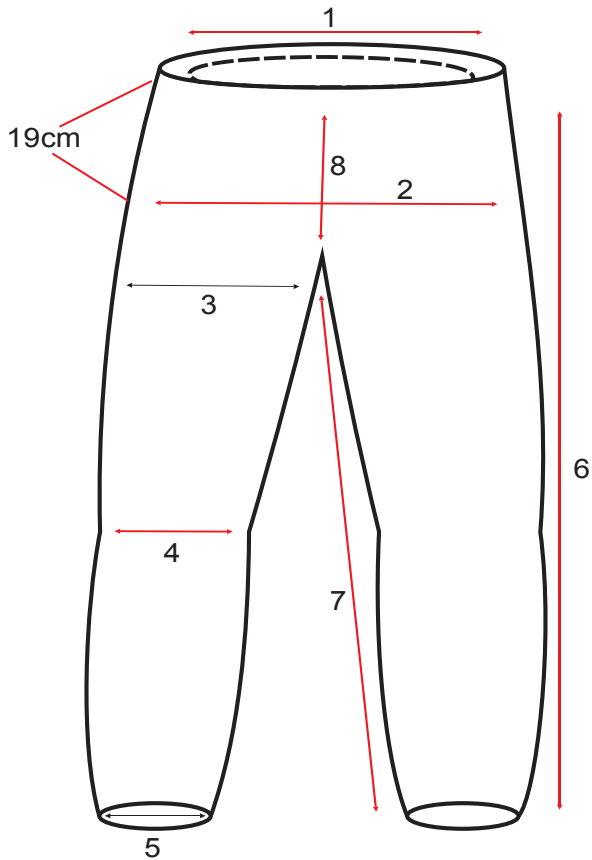

FRONT VIEW

BACK VIEW

SIZE CHART

STYLE No. 662

Party : Trilobite

NO	SIZE	28	30	32	34	36	38	40	42	44
1	WAIST BELT WEIST BODY	73	78	83	88	93	98	103	108	113
2	HIP (19CM FROM WEIST)	95	100	105	110	115	120	125	130	135
3	THIGH (10CM FROM CRUTCH)	54	56	58	60	62	64	66	68	70
4	KNEE CUT	45	46	47	48	49	50	51	52	53
5	ANKLE	40.5	41	41.5	42	42.5	43	43.5	44	44.5
6	INSEAM	81	81	81	81	81	81	81	81	81
7	FRONTRAISE WITHOUT WAIST BAND	21.5	22	22.5	23	23.5	24	24.5	25	25.5
8	BACKRAISE WITHOUT WAIST BAND	34.5	35	35.5	36	36.5	37	37.5	38	38.5

FRONT VIEW

BACK VIEW

SIZE CHART

STYLE No. 663

Party : Trilobite

NO	SIZE	28	30	32	34	36	38	40	42	44
1	WAIST BELT WEIST BODY	75	80	85	90	95	100	105	110	115
2	HIP (19CM FROM WEIST)	95	100	105	110	115	120	125	130	135
3	THIGH (10CM FROM CRUTCH)	56	58	60	62	64	66	68	70	72
4	KNEE CUT	49	50	51	52	53	54	55	56	57
5	ANKLE	43.5	44	44.5	45	45.5	46	46.5	47	47.5
6	INSEAM	84	84	84	84	84	84	84	84	84
7	FRONTRAISE WITHOUT WAIST BAND	20.5	21	21.5	22	22.5	23	23.5	24	24.5
8	BACKRAISE WITHOUT WAIST BAND	34.5	35	35.5	36	36.5	37	37.5	38	38.5

FRONT VIEW

BACK VIEW

SIZE CHART

STYLE No. 664

Party : Trilobite

NO	SIZE	28	30	32	34	36	38	40	42	44
1	WAIST BELT WEIST BODY	72	77	82	87	92	97	102	107	112
2	HIP (19CM FROM WEIST)	99	104	109	114	119	124	129	134	139
3	THIGH (10CM FROM CRUTCH)	56	58	60	62	64	66	68	70	72
4	KNEE CUT	49	50	51	52	53	54	55	56	57
5	ANKLE	42.5	43	43.5	44	44.5	45	45.5	46	46.5
6	INSEAM	81	81	81	81	81	81	81	81	81
7	FRONTRAISE WITHOUT WAIST BAND	25.5	26	26.5	27	27.5	28	28.5	29	29.5
8	BACKRAISE WITHOUT WAIST BAND	35.5	36	36.5	37	37.5	38	38.5	39	39.5