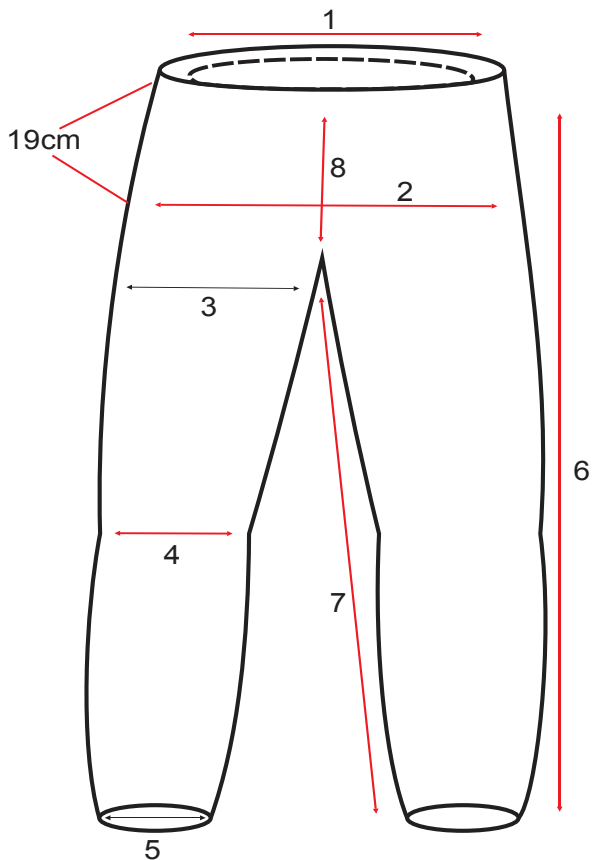

FRONT VIEW

BACK VIEW

SIZE CHART

STYLE No. 663

Party : Trilobite

NO	SIZE	28	30	32	34	36	38	40	42	44
1	WAIST BELT WEIST BODY	75	80	85	90	95	100	105	110	115
2	HIP (19CM FROM WEIST)	95	100	105	110	115	120	125	130	135
3	THIGH (10CM FROM CRUTCH)	56	58	60	62	64	66	68	70	72
4	KNEE CUT	49	50	51	52	53	54	55	56	57
5	ANKLE	43.5	44	44.5	45	45.5	46	46.5	47	47.5
6	INSEAM	84	84	84	84	84	84	84	84	84
7	FRONTRAISE WITHOUT WAIST BAND	20.5	21	21.5	22	22.5	23	23.5	24	24.5
8	BACKRAISE WITHOUT WAIST BAND	34.5	35	35.5	36	36.5	37	37.5	38	38.5

FRONT VIEW

BACK VIEW

SIZE CHART

STYLE No. 664

Party : Trilobite

NO	SIZE	28	30	32	34	36	38	40	42	44
1	WAIST BELT WEIST BODY	72	77	82	87	92	97	102	107	112
2	HIP (19CM FROM WEIST)	99	104	109	114	119	124	129	134	139
3	THIGH (10CM FROM CRUTCH)	56	58	60	62	64	66	68	70	72
4	KNEE CUT	49	50	51	52	53	54	55	56	57
5	ANKLE	42.5	43	43.5	44	44.5	45	45.5	46	46.5
6	INSEAM	81	81	81	81	81	81	81	81	81
7	FRONTRAISE WITHOUT WAIST BAND	25.5	26	26.5	27	27.5	28	28.5	29	29.5
8	BACKRAISE WITHOUT WAIST BAND	35.5	36	36.5	37	37.5	38	38.5	39	39.5

FRONT VIEW

BACK VIEW

SIZE CHART

STYLE No. 665

Party : Trilobite

NO	SIZE	28	30	32	34	36	38	40	42	44
1	WAIST BELT WEIST BODY	77	82	87	92	97	102	107	112	117
2	HIP (19CM FROM WEIST)	101	106	111	116	121	126	131	136	141
3	THIGH (10CM FROM CRUTCH)	56	58	60	62	64	66	68	70	72
4	KNEECUT	45	46	47	48	49	50	51	52	53
5	ANKLE	42.5	43	43.5	44	44.5	45	45.5	46	46.5
6	INSEAM	81	81	81	81	81	81	81	81	81
7	FRONTRAISE WITHOUT WAIST BAND	21.5	22	22.5	23	23.5	24	24.5	25	25.5
8	BACKRAISE WITHOUT WAIST BAND	32.5	33	33.5	34	34.5	35	35.5	36	36.5