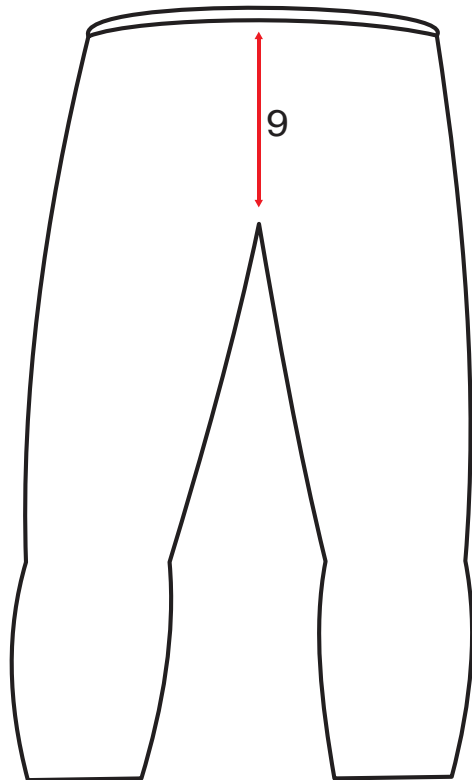

SIZE CHART

STYLE No. 661 Mens

Party : Trilobite

No.	Sizes	30	32	34	36	38	40	42	44	46
1	WAIST BELT WEIST BODY	77	82	87	92	97	102	107	112	117
2	HIP (19CM FROM WEIST)	97	102	107	112	117	122	127	132	137
3	THIGH (10CM FROM CRUTCH)	54	56	58	60	62	64	66	68	70
4	KNEE CUT	49	50	51	52	53	54	55	56	57
5	ANKLE	43.5	44	44.5	45	45.5	46	46.5	47	47.5
7	INSEAM SHORT	79	79	79	79	79	79	79	79	79
	INSEAM REGULAR	84	84	84	84	84	84	84	84	84
	INSEAM LONG	89	89	89	89	89	89	89	89	89
8	FRONTRAISE WITHOUT WAIST BAND	23.5	24	24.5	25	25.5	26	26.5	27	27.5
9	BACKRAISE WITHOUT WAIST BAND	37	37.5	38	38.5	39	39.5	40	40.5	41

FRONT VIEW

BACK VIEW

SIZE CHART

STYLE No. 662

Party : Trilobite

NO	SIZE	28	30	32	34	36	38	40	42	44
1	WAIST BELT WEIST BODY	73	78	83	88	93	98	103	108	113
2	HIP (19CM FROM WEIST)	95	100	105	110	115	120	125	130	135
3	THIGH (10CM FROM CRUTCH)	54	56	58	60	62	64	66	68	70
4	KNEE CUT	45	46	47	48	49	50	51	52	53
5	ANKLE	40.5	41	41.5	42	42.5	43	43.5	44	44.5
6	INSEAM	81	81	81	81	81	81	81	81	81
7	FRONTRAISE WITHOUT WAIST BAND	21.5	22	22.5	23	23.5	24	24.5	25	25.5
8	BACKRAISE WITHOUT WAIST BAND	34.5	35	35.5	36	36.5	37	37.5	38	38.5

FRONT VIEW

BACK VIEW

SIZE CHART

STYLE No. 663

Party : Trilobite

NO	SIZE	28	30	32	34	36	38	40	42	44
1	WAIST BELT WEIST BODY	75	80	85	90	95	100	105	110	115
2	HIP (19CM FROM WEIST)	95	100	105	110	115	120	125	130	135
3	THIGH (10CM FROM CRUTCH)	56	58	60	62	64	66	68	70	72
4	KNEE CUT	49	50	51	52	53	54	55	56	57
5	ANKLE	43.5	44	44.5	45	45.5	46	46.5	47	47.5
6	INSEAM	84	84	84	84	84	84	84	84	84
7	FRONTRAISE WITHOUT WAIST BAND	20.5	21	21.5	22	22.5	23	23.5	24	24.5
8	BACKRAISE WITHOUT WAIST BAND	34.5	35	35.5	36	36.5	37	37.5	38	38.5