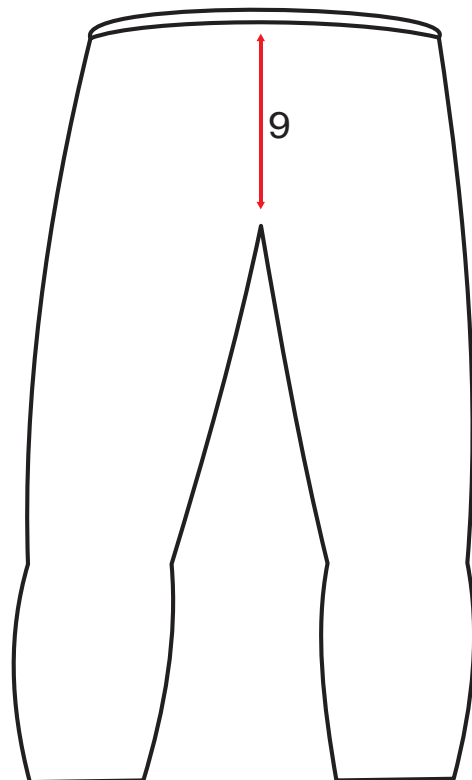

FRONT VIEW

BACK VIEW

SIZE CHART

STYLE No. 663

Party : Trilobite

NO	SIZE	28	30	32	34	36	38	40	42	44
1	WAIST BELT WEIST BODY	75	80	85	90	95	100	105	110	115
2	HIP (19CM FROM WEIST)	95	100	105	110	115	120	125	130	135
3	THIGH (10CM FROM CRUTCH)	56	58	60	62	64	66	68	70	72
4	KNEE CUT	49	50	51	52	53	54	55	56	57
5	ANKLE	43.5	44	44.5	45	45.5	46	46.5	47	47.5
6	INSEAM	84	84	84	84	84	84	84	84	84
7	FRONTRAISE WITHOUT WAIST BAND	20.5	21	21.5	22	22.5	23	23.5	24	24.5
8	BACKRAISE WITHOUT WAIST BAND	34.5	35	35.5	36	36.5	37	37.5	38	38.5

FRONT VIEW

BACK VIEW

SIZE CHART

STYLE No. 664

Party : Trilobite

NO	SIZE	28	30	32	34	36	38	40	42	44
1	WAIST BELT WEIST BODY	72	77	82	87	92	97	102	107	112
2	HIP (19CM FROM WEIST)	99	104	109	114	119	124	129	134	139
3	THIGH (10CM FROM CRUTCH)	56	58	60	62	64	66	68	70	72
4	KNEE CUT	49	50	51	52	53	54	55	56	57
5	ANKLE	42.5	43	43.5	44	44.5	45	45.5	46	46.5
6	INSEAM	81	81	81	81	81	81	81	81	81
7	FRONTRAISE WITHOUT WAIST BAND	25.5	26	26.5	27	27.5	28	28.5	29	29.5
8	BACKRAISE WITHOUT WAIST BAND	35.5	36	36.5	37	37.5	38	38.5	39	39.5

FRONT VIEW

BACK VIEW

SIZE CHART

STYLE No. 665

Party : Trilobite

NO	SIZE	28	30	32	34	36	38	40	42	44
1	WAIST BELT WEIST BODY	77	82	87	92	97	102	107	112	117
2	HIP (19CM FROM WEIST)	101	106	111	116	121	126	131	136	141
3	THIGH (10CM FROM CRUTCH)	56	58	60	62	64	66	68	70	72
4	KNEECUT	45	46	47	48	49	50	51	52	53
5	ANKLE	42.5	43	43.5	44	44.5	45	45.5	46	46.5
6	INSEAM	81	81	81	81	81	81	81	81	81
7	FRONTRAISE WITHOUT WAIST BAND	21.5	22	22.5	23	23.5	24	24.5	25	25.5
8	BACKRAISE WITHOUT WAIST BAND	32.5	33	33.5	34	34.5	35	35.5	36	36.5