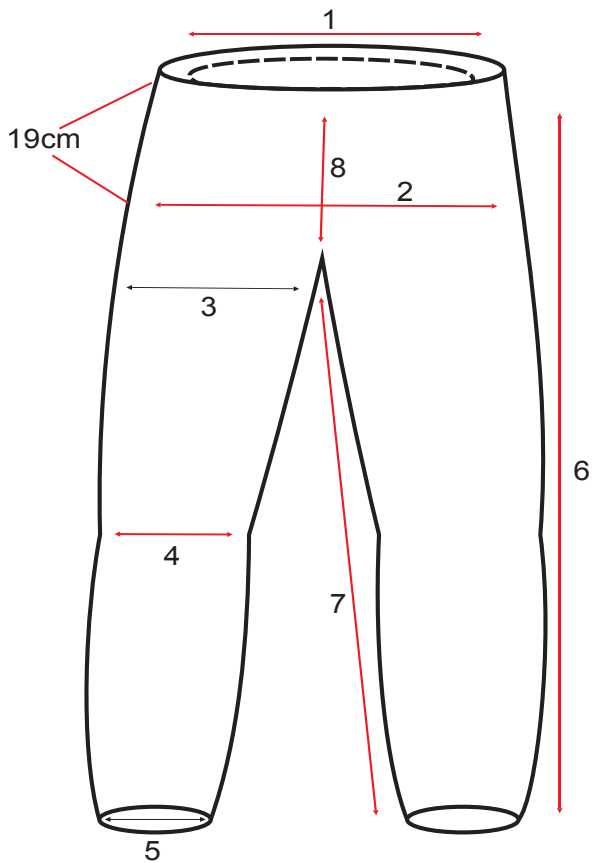

SIZE CHART

STYLE No. 661 Mens

Party : Trilobite

No.	Sizes	30	32	34	36	38	40	42	44	46
1	WAIST BELT WEIST BODY	77	82	87	92	97	102	107	112	117
2	HIP (19CM FROM WEIST)	97	102	107	112	117	122	127	132	137
3	THIGH (10CM FROM CRUTCH)	54	56	58	60	62	64	66	68	70
4	KNEE CUT	49	50	51	52	53	54	55	56	57
5	ANKLE	43.5	44	44.5	45	45.5	46	46.5	47	47.5
7	INSEAM SHORT	79	79	79	79	79	79	79	79	79
	INSEAM REGULAR	84	84	84	84	84	84	84	84	84
	INSEAM LONG	89	89	89	89	89	89	89	89	89
8	FRONTRAISE WITHOUT WAIST BAND	23.5	24	24.5	25	25.5	26	26.5	27	27.5
9	BACKRAISE WITHOUT WAIST BAND	37	37.5	38	38.5	39	39.5	40	40.5	41

FRONT VIEW

BACK VIEW

SIZE CHART

STYLE No. 661 Ladies

Party : Trilobite

No.	Sizes	26	28	30	32	34	36			
1	WAIST BELT WEIST BODY	67	72	77	82	87	92			
2	HIP (19CM FROM WEIST)	91	95	100	105	110	115			
3	THIGH (10CM FROM CRUTCH)	50	52	54	56	58	60			
4	KNEE CUT	43	44	45	46	47	48			
5	ANKLE	40.5	41	41.5	42	42.5	43			
7	INSEAM SHORT	79	79	79	79	79	79			
	INSEAM REGULAR	84	84	84	84	84	84			
	INSEAM LONG	89	89	89	89	89	89			
8	FRONTRAISE WITHOUT WAIST BAND	20	20.5	21	21.5	22	22.5			
9	BACKRAISE WITHOUT WAIST BAND	36.5	37	37.5	38	38.5	39			

FRONT VIEW

BACK VIEW

SIZE CHART

STYLE No. 662

Party : Trilobite

NO	SIZE	28	30	32	34	36	38	40	42	44
1	WAIST BELT WEIST BODY	73	78	83	88	93	98	103	108	113
2	HIP (19CM FROM WEIST)	95	100	105	110	115	120	125	130	135
3	THIGH (10CM FROM CRUTCH)	54	56	58	60	62	64	66	68	70
4	KNEE CUT	45	46	47	48	49	50	51	52	53
5	ANKLE	40.5	41	41.5	42	42.5	43	43.5	44	44.5
6	INSEAM	81	81	81	81	81	81	81	81	81
7	FRONTRAISE WITHOUT WAIST BAND	21.5	22	22.5	23	23.5	24	24.5	25	25.5
8	BACKRAISE WITHOUT WAIST BAND	34.5	35	35.5	36	36.5	37	37.5	38	38.5