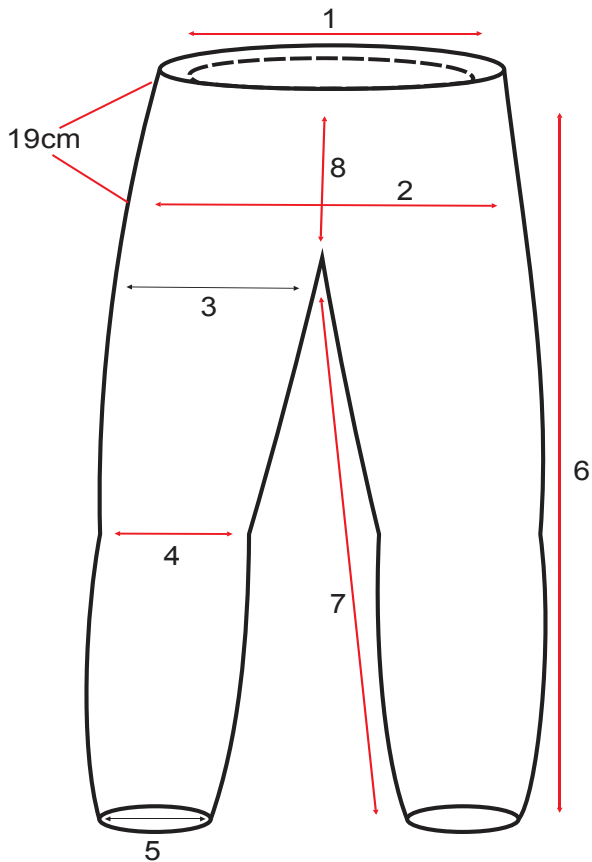

SIZE CHART

STYLE No. 661 Mens

Party : Trilobite

No.	Sizes	30	32	34	36	38	40	42	44	46
1	WAIST BELT WEIST BODY	77	82	87	92	97	102	107	112	117
2	HIP (19CM FROM WEIST)	97	102	107	112	117	122	127	132	137
3	THIGH (10CM FROM CRUTCH)	54	56	58	60	62	64	66	68	70
4	KNEE CUT	49	50	51	52	53	54	55	56	57
5	ANKLE	43.5	44	44.5	45	45.5	46	46.5	47	47.5
7	INSEAM SHORT	79	79	79	79	79	79	79	79	79
	INSEAM REGULAR	84	84	84	84	84	84	84	84	84
	INSEAM LONG	89	89	89	89	89	89	89	89	89
8	FRONTRAISE WITHOUT WAIST BAND	23.5	24	24.5	25	25.5	26	26.5	27	27.5
9	BACKRAISE WITHOUT WAIST BAND	37	37.5	38	38.5	39	39.5	40	40.5	41

FRONT VIEW

BACK VIEW

SIZE CHART

STYLE No. 661 Ladies

Party : Trilobite

No.	Sizes	26	28	30	32	34	36			
1	WAIST BELT WEIST BODY	67	72	77	82	87	92			
2	HIP (19CM FROM WEIST)	91	95	100	105	110	115			
3	THIGH (10CM FROM CRUTCH)	50	52	54	56	58	60			
4	KNEE CUT	43	44	45	46	47	48			
5	ANKLE	40.5	41	41.5	42	42.5	43			
7	INSEAM SHORT	79	79	79	79	79	79			
	INSEAM REGULAR	84	84	84	84	84	84			
	INSEAM LONG	89	89	89	89	89	89			
8	FRONTRAISE WITHOUT WAIST BAND	20	20.5	21	21.5	22	22.5			
9	BACKRAISE WITHOUT WAIST BAND	36.5	37	37.5	38	38.5	39			

FRONT VIEW

BACK VIEW

SIZE CHART

STYLE No. 662

Party : Trilobite

NO	SIZE	28	30	32	34	36	38	40	42	44
1	WAIST BELT WEIST BODY	73	78	83	88	93	98	103	108	113
2	HIP (19CM FROM WEIST)	95	100	105	110	115	120	125	130	135
3	THIGH (10CM FROM CRUTCH)	54	56	58	60	62	64	66	68	70
4	KNEE CUT	45	46	47	48	49	50	51	52	53
5	ANKLE	40.5	41	41.5	42	42.5	43	43.5	44	44.5
6	INSEAM	81	81	81	81	81	81	81	81	81
7	FRONTRAISE WITHOUT WAIST BAND	21.5	22	22.5	23	23.5	24	24.5	25	25.5
8	BACKRAISE WITHOUT WAIST BAND	34.5	35	35.5	36	36.5	37	37.5	38	38.5